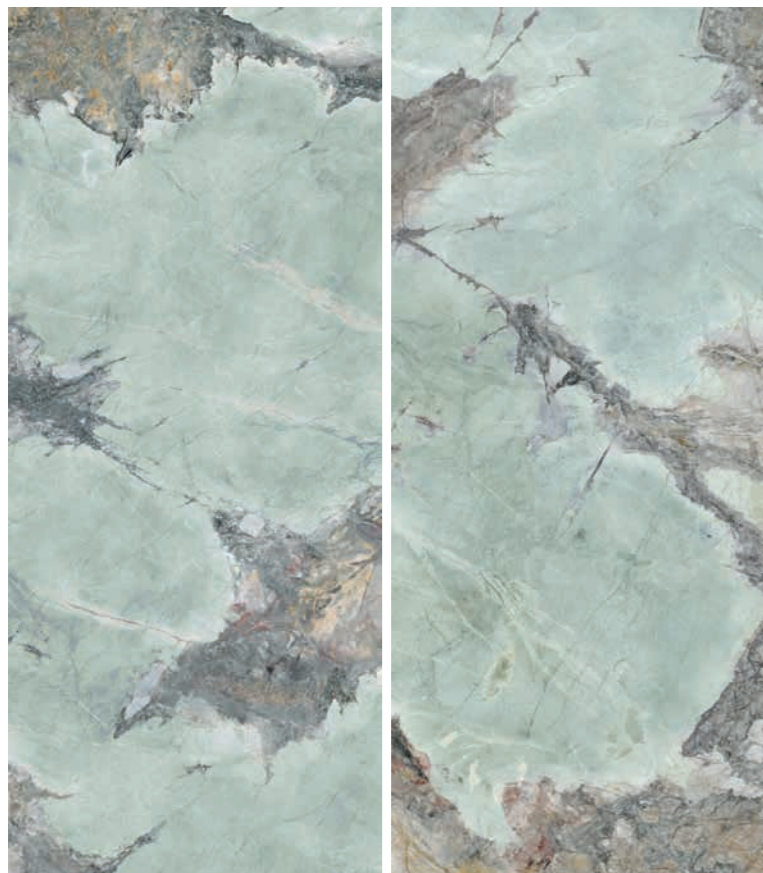

green

120x280 rett.
48"x110" rect.

6 mm

naturale | natural
full lappato | polished

decori | decors

mirror | blue

30x60 | 12"x24"
mix nat./lapp.

mirror | ice

30x60 | 12"x24"
mix nat./lapp.

mirror | ivory

30x60 | 12"x24"
mix nat./lapp.

mirror | green

30x60 | 12"x24"
mix nat./lapp.

16 60x120

GRAFICHE DIVERSE
DIFFERENT PATTERNS
DIFFERENTS MOTIFS
VERSCHIEDENE MUSTER

4 120x280

GRAFICHE DIVERSE
DIFFERENT PATTERNS
DIFFERENTS MOTIFS
VERSCHIEDENE MUSTER

mosaico | blue

30x30 | 12"x12"

mosaico | ice

30x30 | 12"x12"

mosaico | ivory

30x30 | 12"x12"

mosaico | green

30x30 | 12"x12"

60x120 rett.
24"x48" rect.

8,5 mm

naturale | natural
full lappato | polished

esagona | blue

35x30,3 | 14"x12"
full lapp.

esagona | ice

35x30,3 | 14"x12"
full lapp.

esagona | ivory

35x30,3 | 14"x12"
full lapp.

esagona | green

35x30,3 | 14"x12"
full lapp.