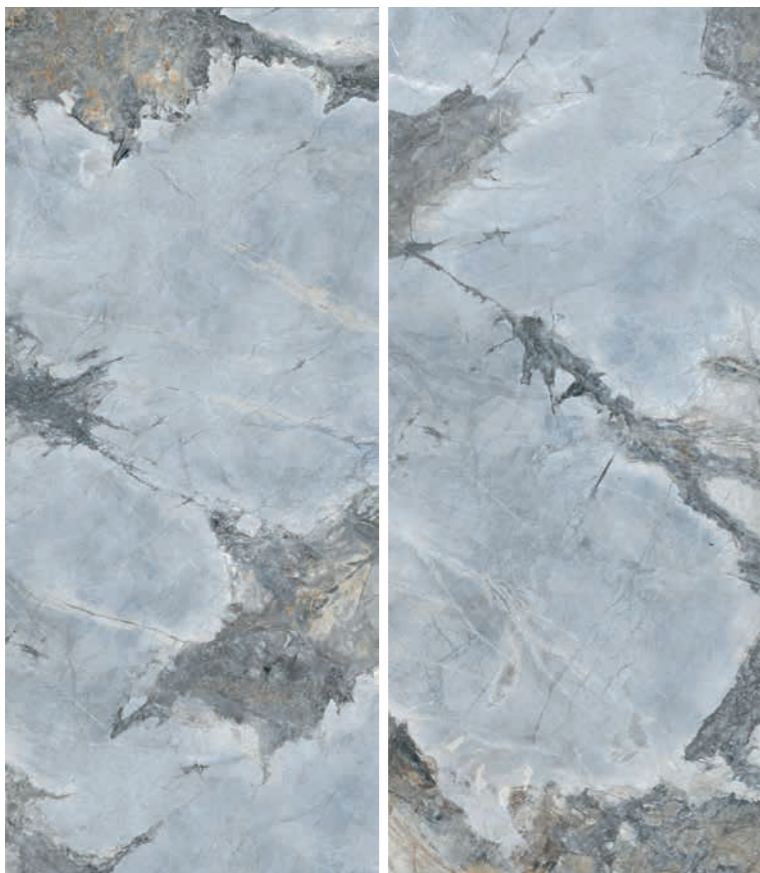

60x120 rett.
24"x48" rect.

Invisible

LASTRE IN GRES PORCELLANATO PRESSATE A SECCO
DRY-PRESSED HI-TECH PORCELAIN STONEWARE SLABS

* GRES PORCELLANATO A IMPASTO COLORATO
FULL BODY PORCELAIN STONEWARE

blue

120x280 rett.
48"x110" rect.