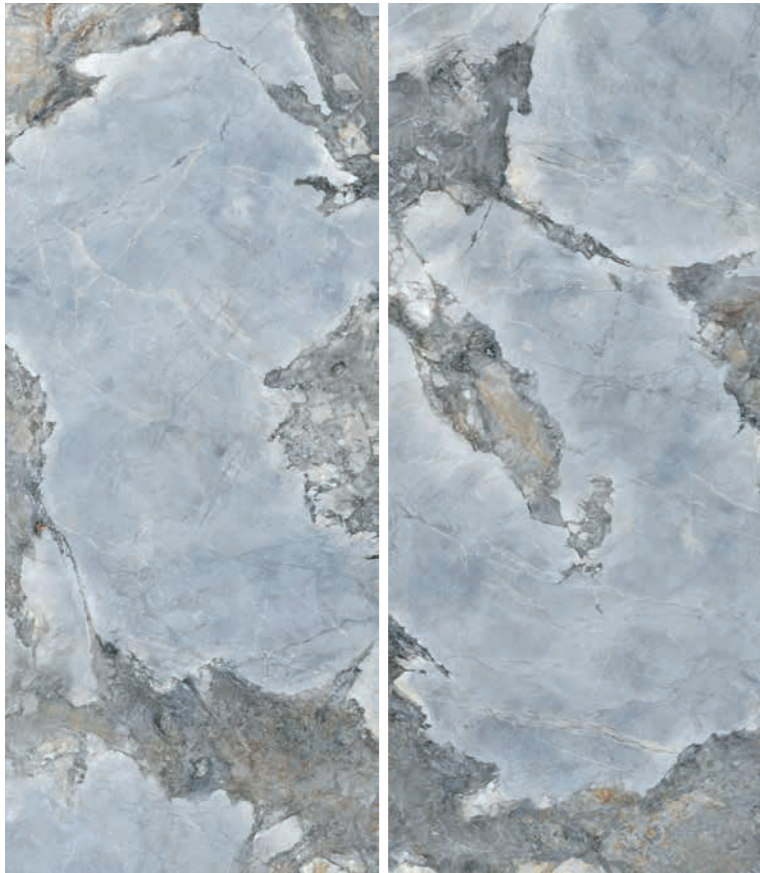

60x120 rett.
24"x48" rect.

Invisible

LASTRE IN GRES PORCELLANATO PRESSATE A SECCO
DRY-PRESSED HI-TECH PORCELAIN STONEWARE SLABS

* GRES PORCELLANATO A IMPASTO COLORATO
FULL BODY PORCELAIN STONEWARE

blue

120x280 rett.
48"x110" rect.