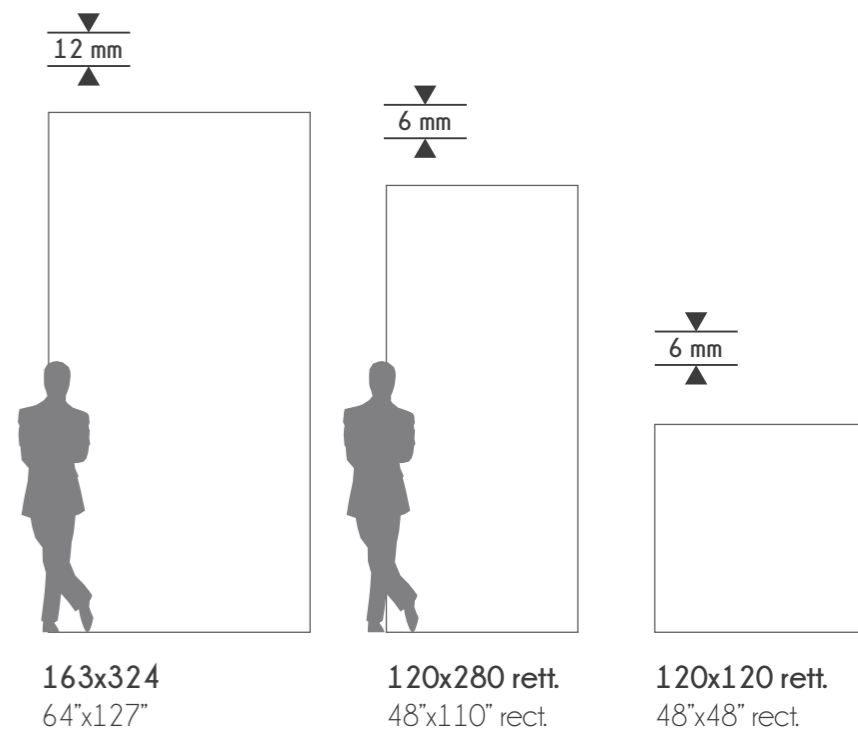

LE
LASTRE

Breccia Capraia **new**

Calacatta Gold

Limestone

Calacatta Rust **new**

Oxford Grey

Royal Blue **new**

Labradorite*

Emperador

naturale | natural
full lappato | polished

* disponibile solo in versione full lappato e 120x280
available only in polished version and 120x280 size

Canova Lastre

LASTRE IN GRES PORCELLANATO PRESSATE A SECCO
DRY-PRESSED HI-TECH PORCELAIN STONEWARE SLABS