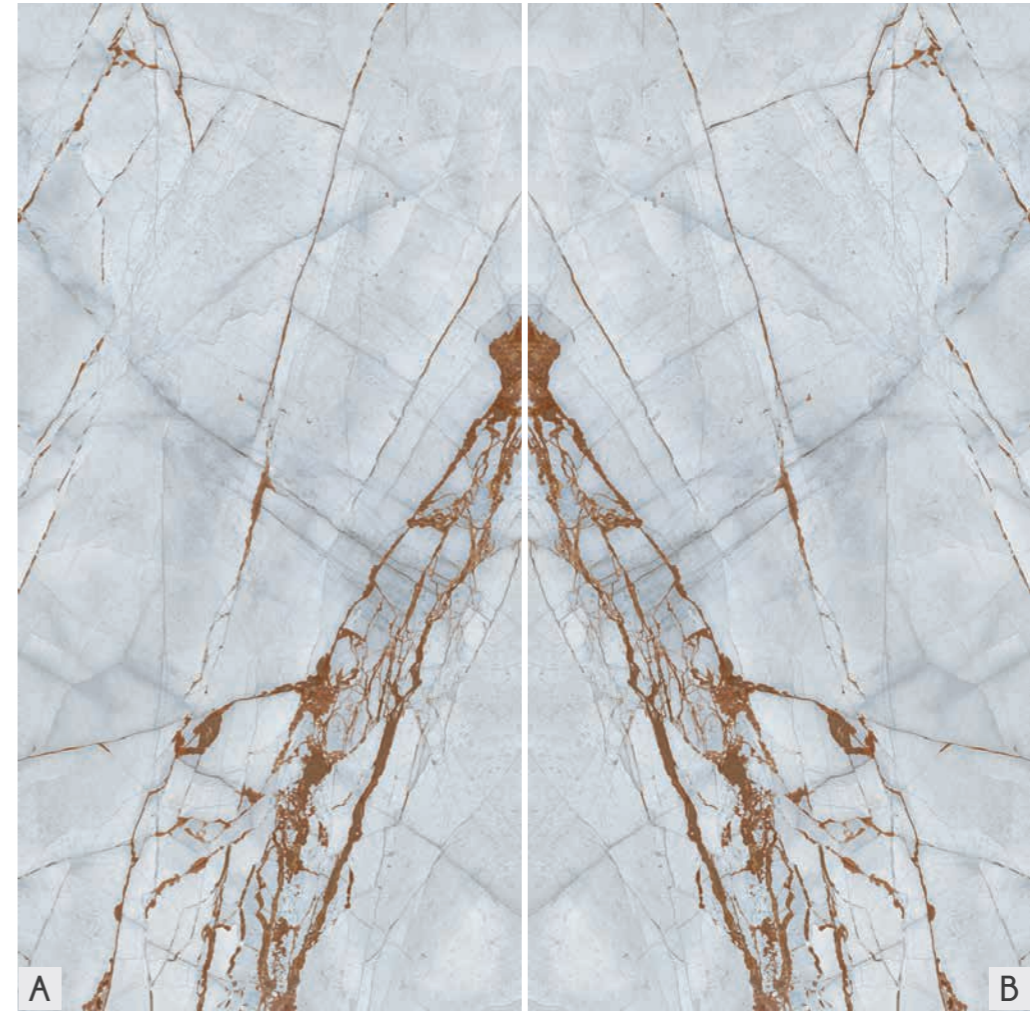

6 mm

naturale | natural
full lappato | polished

4 120x280
GRAFICHE DIVERSE
DIFFERENT PATTERNS
DIFFÉRENTS MOTIFS
VERSCHIEDENE MUSTER

bookmatch

163x324
64"x127"